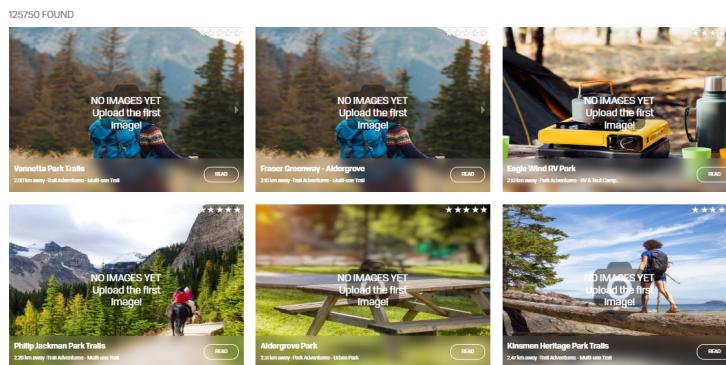

You may discover a wide variety of the greatest hiking trails in Canada to meet your needs, no matter what you're searching for. Discover countless outdoor activities for a sunny weekend.