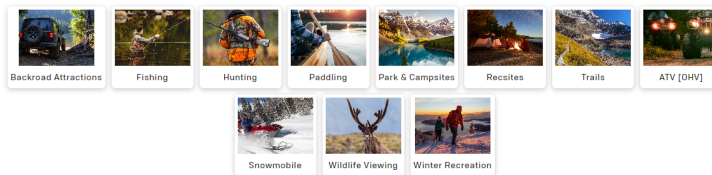

You may discover a wide variety of the greatest hiking trails in Canada to meet your needs, no matter what you're searching for. Discover countless outdoor activities for a sunny weekend.